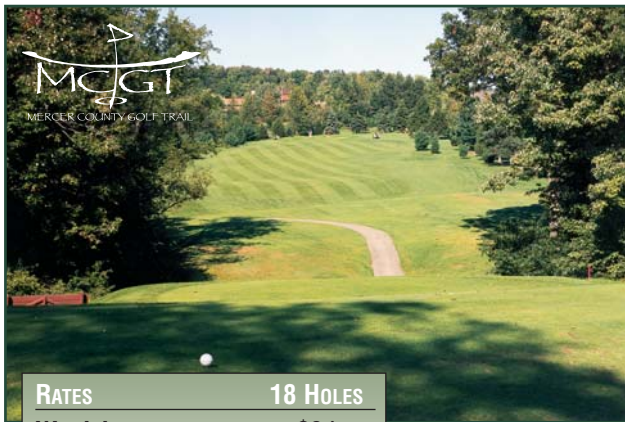

TAM O'SHANTER GOLF COURSE

MCGT
MERCER COUNTY GOLF TRAIL

- 2003 PGA “National Merchandiser of the Year”
- Lush Fairways with Fast Greens
- Driving Range, Restaurant and Bar
- Golf Packages w/Hotels
- Golf Outings Available
- 5 PGA Professionals On Staff
- Professional Club Fitters Available
- Catering Available

RATES 18 HOLES

Weekday \$34

Weekend/Holiday \$40

Seniors (62+) Mon.-Thurs. \$28

All Rates Include Cart

Fall Rates Available After October 1

COURSE STATISTICS

	Yards	Par	Rating	Slope
Champ	6537	72	69.4	121