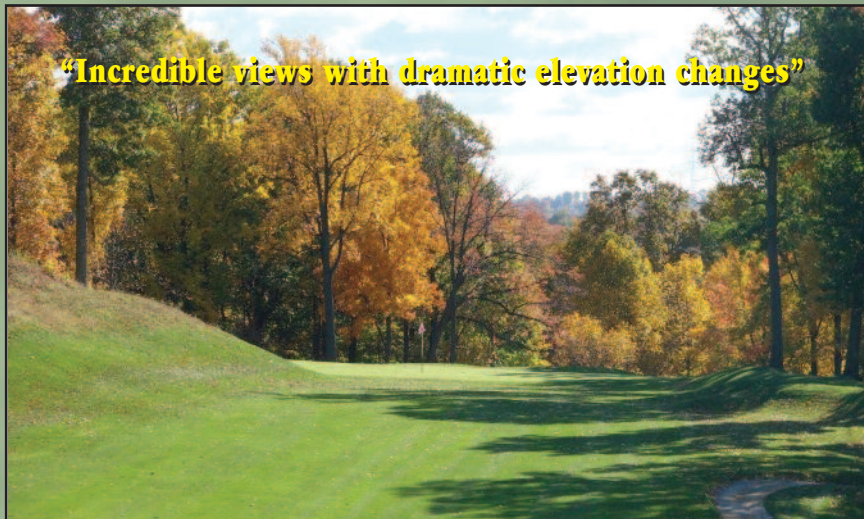

"Incredible views with dramatic elevation changes"

This new 18-hole course features an exciting design that takes advantage of dramatic views and elevation changes. Open since 2000 this course has matured nicely. Strawberry Ridge offers some of the largest greens in Western Pennsylvania. The driving range offers natural tees and practice sand traps. The Ridge Pub is now open and offers a full menu and cocktails.

THE RIDGE PUB IS NOW OPEN FOR LUNCH AND YOUR DINING PLEASURE

| Rates | 18 Holes | 9 Holes |
|----------|----------|---------|
| Weekdays | \$32 | \$17 |
| Weekends | \$36 | \$20 |
| Holidays | \$36 | \$20 |